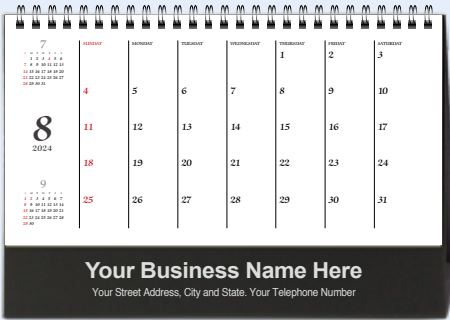

23

Han's Oil Paintings

8.3"x5.5"(21cmx14cm)
x14Sheets

U.S. Holidays Indicated

PAPER : Premium Paper "Arte" 250g

BINDING : Wire-O Bound / Hardboard Easel

IMPRINT AREA : 8.3"x1.2"(21cmx3cm)

IMPRINT COLOR : Foil Imprint (Basic Gold)

- Premium Paper Printing
- Foil Imprinting on Both Sides
- Design Artwork, Type Style & Layout
  Typesetters will use their professional expertise on the artwork, type style, ad composition, and design for your calendar unless a particular layout or style is requested.
- Absolute minimum order for imprinting is 100 qty.