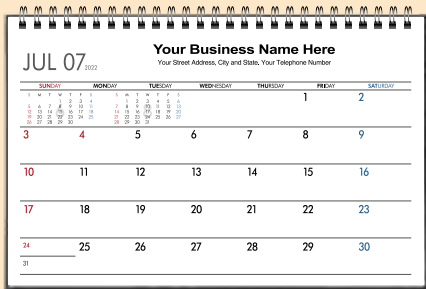

18 Worldwide Views

10.2"×6.5"(26cm×16.5cm)
×16Sheets

U.S. Holidays Indicated

PAPER : Coated Gloss 250g
BINDING : Wire-0 Bound / Hardboard Easel
IMPRINT AREA : 8.7"×1.2"(22cm×3cm)
EACH : Black(basic)
ADDITIONAL $30 Color mixing and $20 set-up
COLOR Charge plus running cost $0.30 each

- **Every Sheet Imprinting**
- **Design Artwork, Type style & Layout**
  Typesetters will use their professional expertise on the artwork, type style, ad composition, and design for your calendar unless a particular layout or style is requested.
- **Absolute minimum order for Imprinting is 100 qty.**

• 카렌다 날짜판 [미국용]: 미국 공휴일 기본, 캐나다 공휴일 참고 / 음력(수요일) 표시