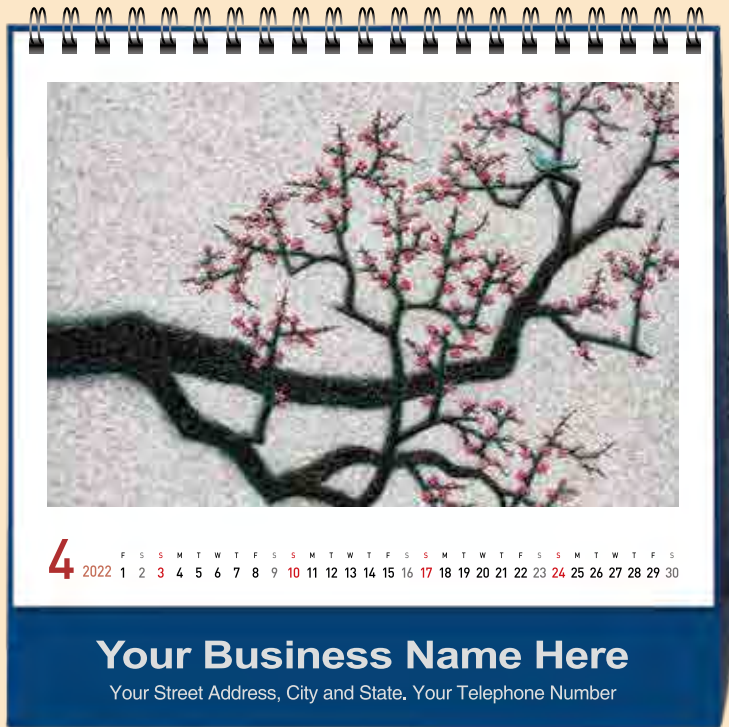

U.S. Holidays Indicated

PAPER : Coated Matte 250g
BINDING : Wire-0 Bound / Hardboard Easel
IMPRINT AREA : 7.5"×1.2"(19cm×3cm)
IMPRINT COLOR : Foil Imprint (Basic Silver)

- **Foil Imprinting on Both Sides**
- **Design Artwork, Type style & Layout**
  Typesetters will use their professional expertise on the artwork, type style, ad composition, and design for your calendar unless a particular layout or style is requested.
- **Absolute minimum order for Imprinting is 100 qty.**

29 The Tree of Life

7.5"×7.3"(19cm×18.5cm)
×15Sheets